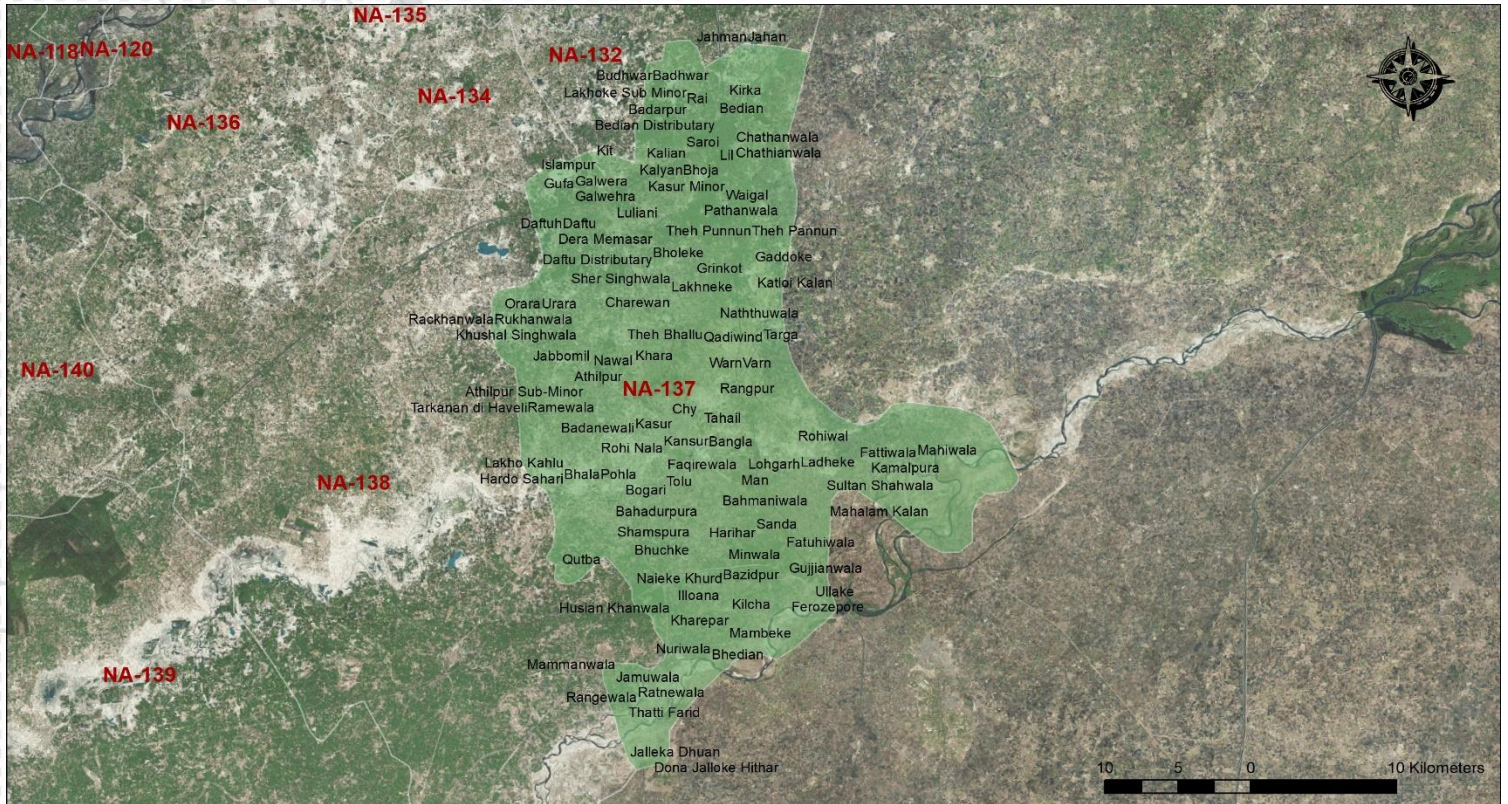

CONSTITUENCY PROFILE

NA-137 KASUR-I

PUNJAB

CONSTITUENCY POPULATION

865,491

VOTER STATISTICS

Male **262,842**

Female **202,589**

Total **465,431**

54% of the total population are registered as voters

POLLING STATIONS

140 Male, 120 Female, 102 Combined, 362 Total

Number of polling stations where registered voters exceed 1,200: **184**

POLLING BOOTHS

607 Male, 477 Female, 1,084 Total

AVERAGE VOTER AT POLLING STATION: **1,286**
AVERAGE VOTER AT POLLING BOOTH: **429**

LIST OF CONTESTING CANDIDATES

#	Name	Name of Political Party
1	Amjad Ali	Independent
2	Javed Mehmood	Roshan Pakistan League
3	Chaudhary Muhammad Arif Sindhu	Independent
4	Chaudhry Manzoor Ahmad	Pakistan Peoples Party Parliamentarians
5	Sardar Asif Ali Daula	Pakistan Tehreek-e-Insaf
6	Saad Waseem	Pakistan Muslim League (Nawaz)
7	Salman Hanif	Independent
8	Shabbir Ahmad	Independent
9	Zafar Jabbar Chishti	Independent
10	Abdul Hanan Sabir	Independent
11	Attique-Ur-Rahman	Independent
12	Amaar Waseem	Independent
13	Ghulam Muhammad	Independent
14	Muhammad Ilyas Khan	Independent
15	Muhammad Saleem Mahar	Independent
16	Muhammad Farooq-ul-Hassan	Tehreek-e-Labaik Pakistan
17	Masood Anwar	Allah-o-Akbar Tehreek
18	Nasira Meo	Independent
19	Waseem Akhtar Sheikh	Independent